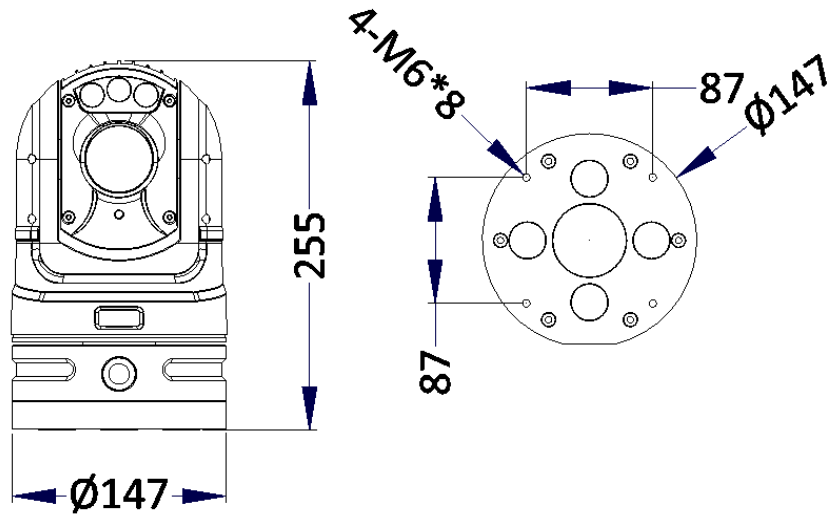

Portable Series | PTZ3C433-G

Accessories

Included:

AC24V/2.2A Power Adapter

970 Damping Bracket

Cable

Tripod

Dimensions: