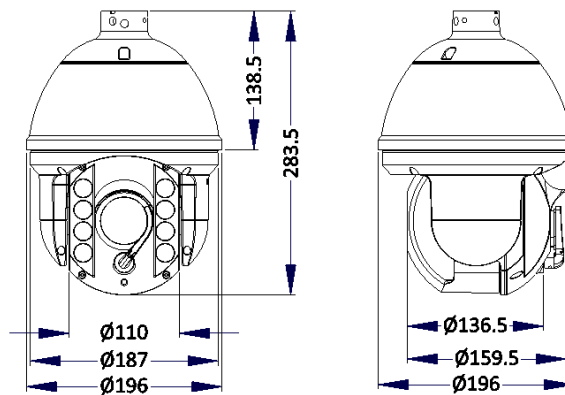

Accessories

Included:

Wall Mount Bracket

AC24V/2.2A Power Adapter

Optional:

Ceiling Mounting Bracket

Mount Adapter

Dimensions